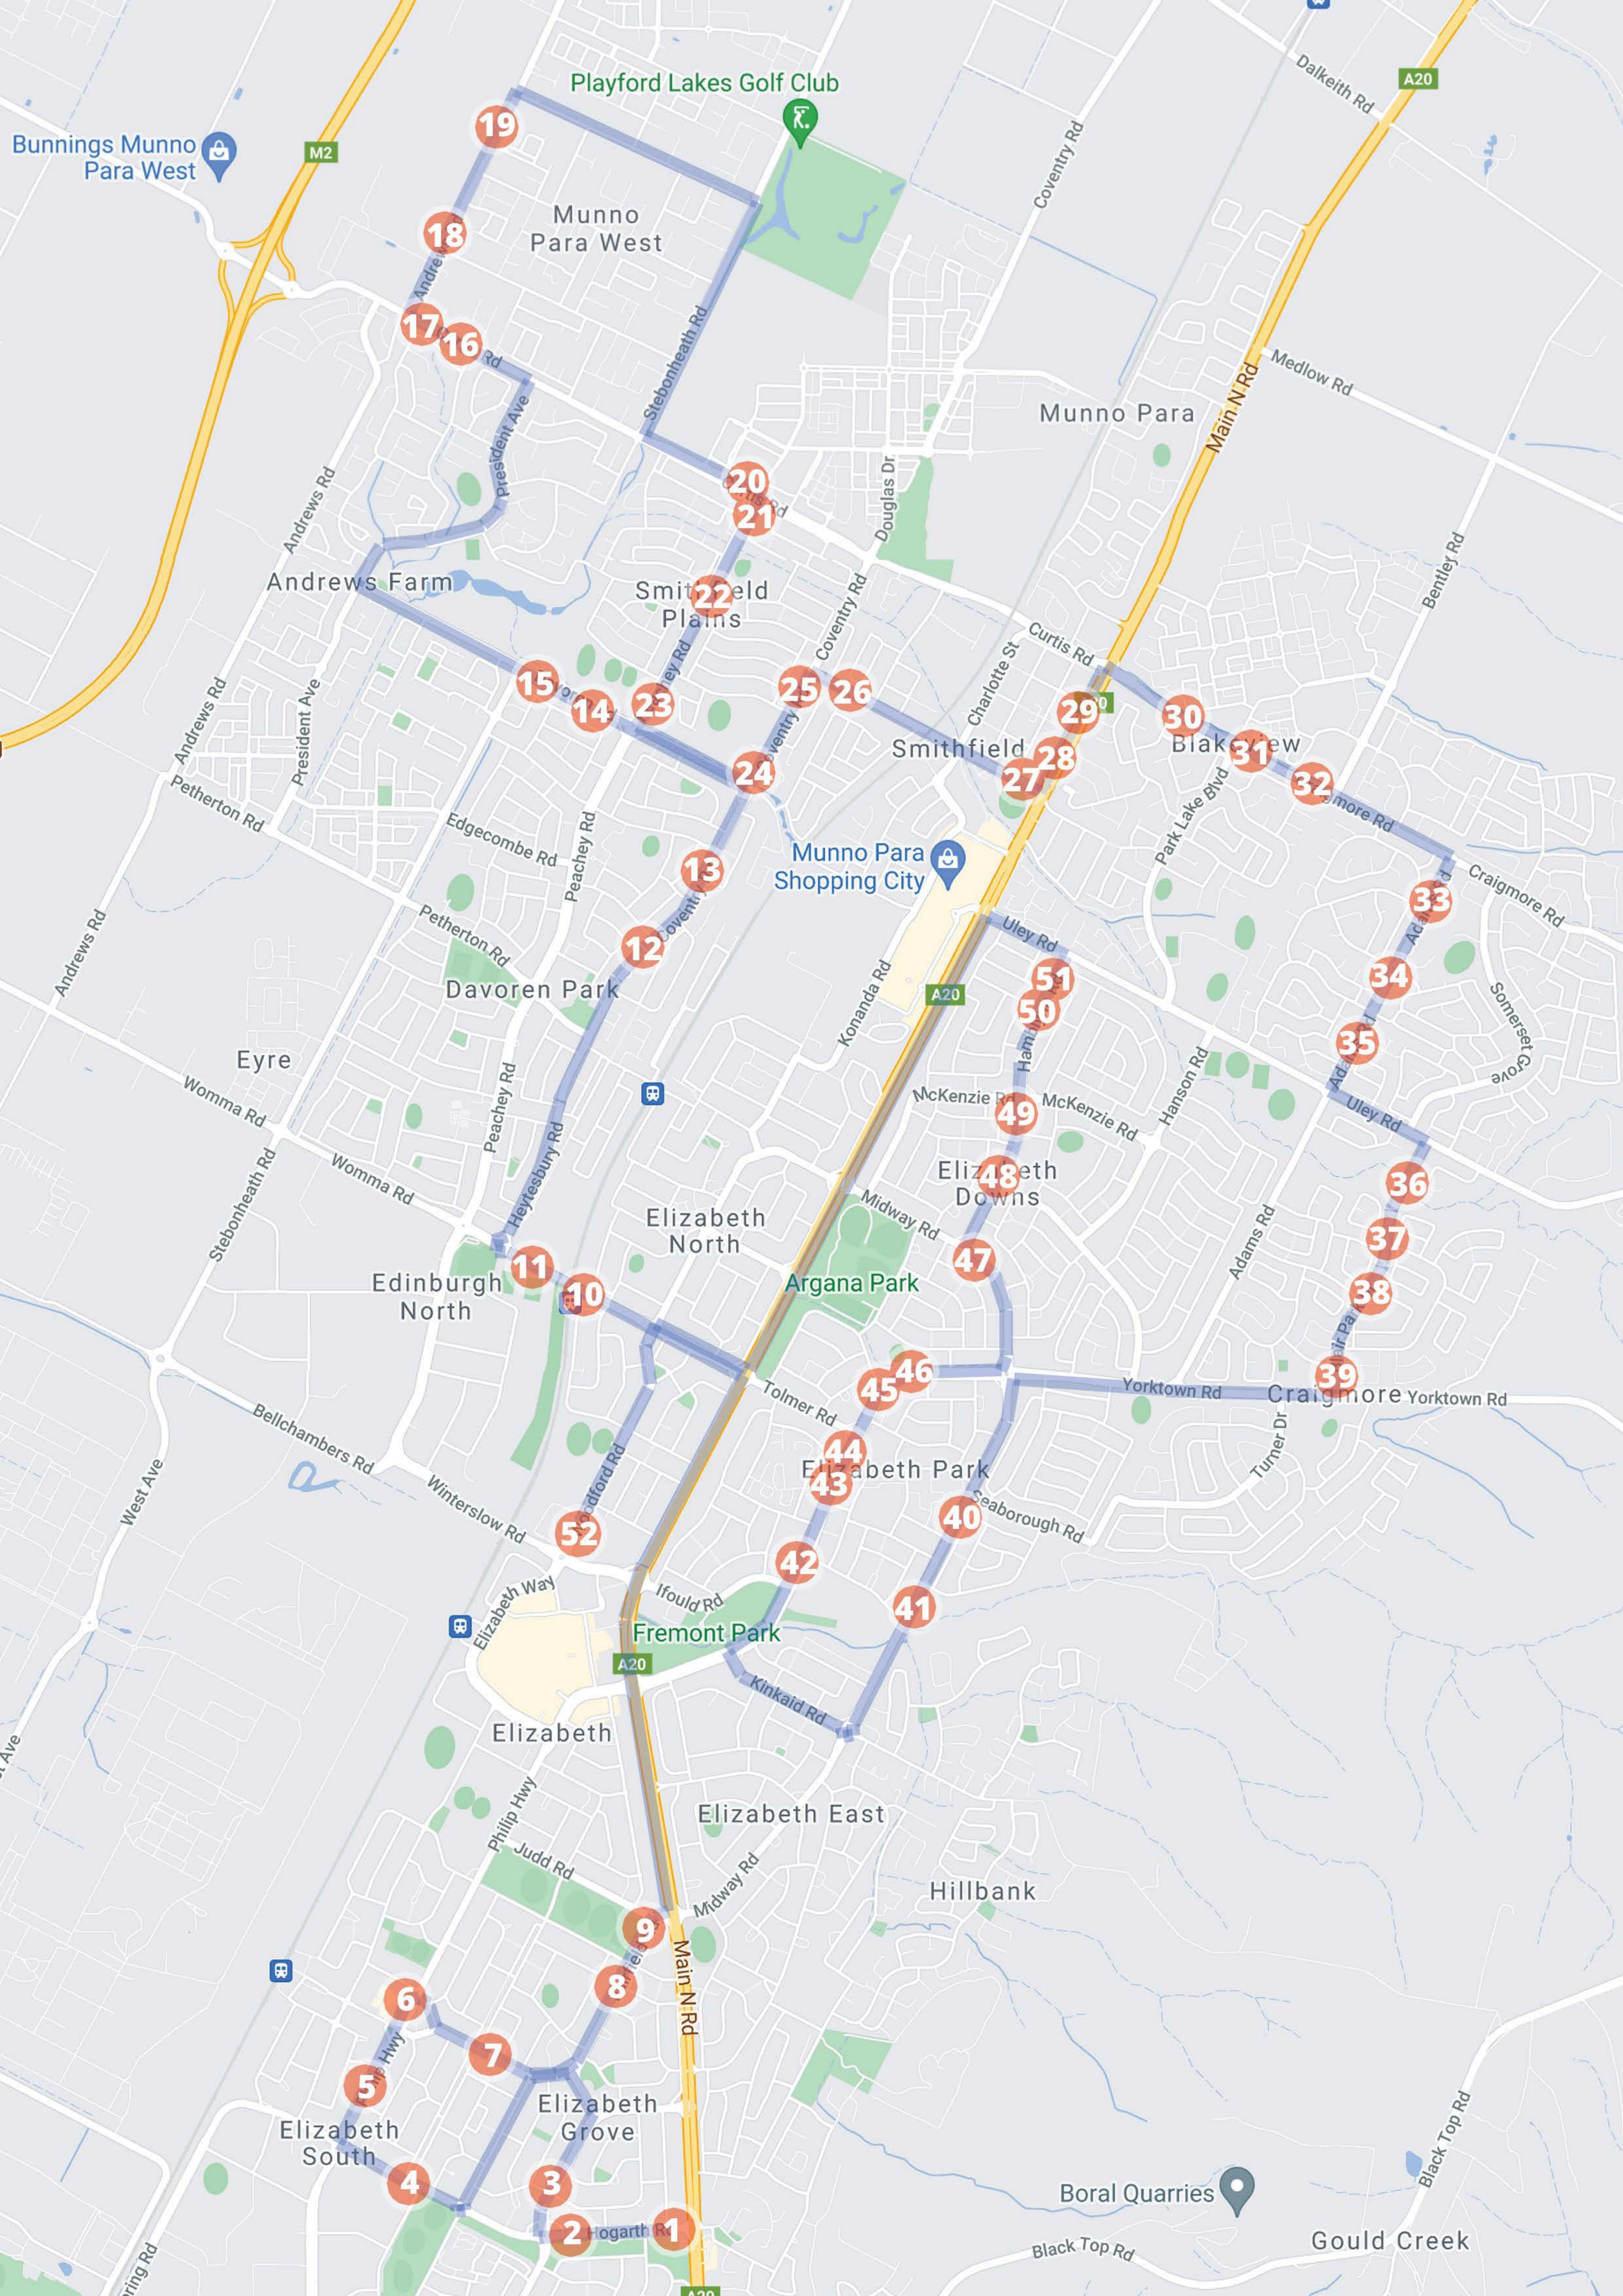

Bunnings Munno Para West

Playford Lakes Golf Club

Munno Para West

Munno Para

Andrews Farm

Smithfield Plains

Munno Para Shopping City

Davoren Park

Eyre

Elizabeth Downs

Elizabeth North

Argana Park

Edinburgh North

Elizabeth Park

Fremont Park

Elizabeth

Elizabeth East

Hillbank

Elizabeth South

Elizabeth Grove

Boral Quarries

Gould Creek